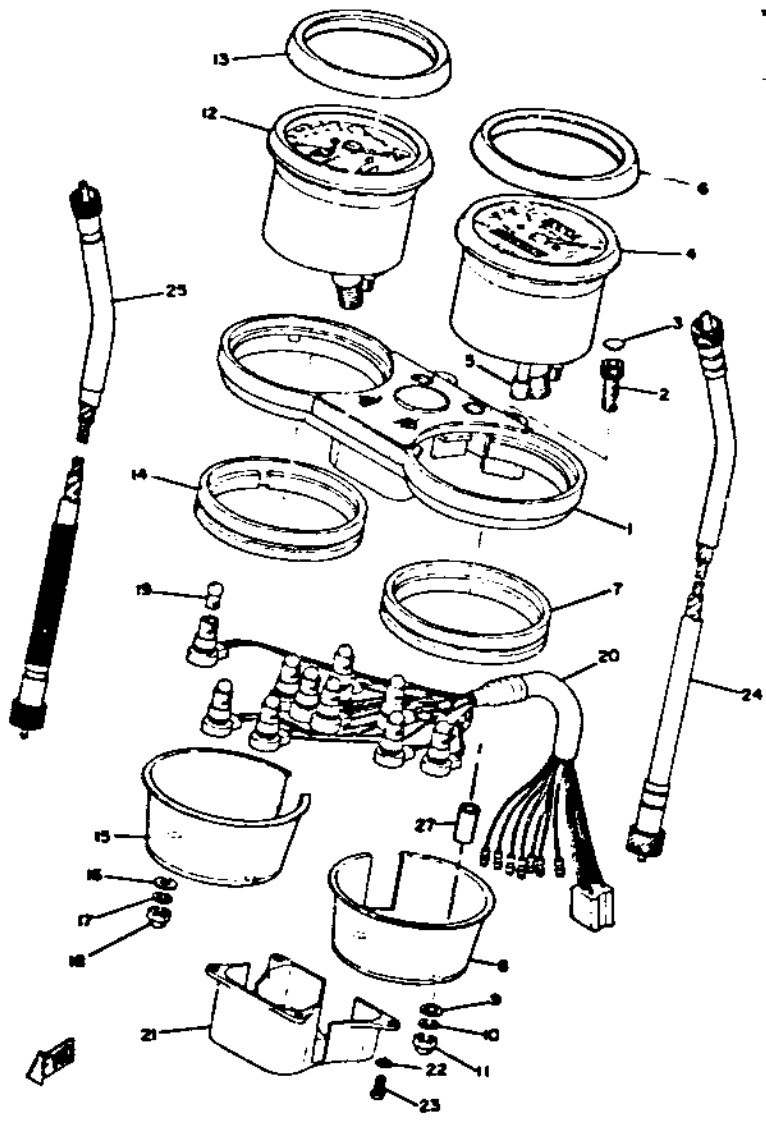

METER TX650A/XS650B

Ref. No.	Part Number	Description	A	B
1	447-83519-40-98	BRACKET, meter	1	1
2	91316-08025-00	BOLT (90110-08008)	2	2
3	341-23469-00-00	CAP, bolt	2	2
4	371-83570-43-00	SPEEDOMETER ASS'Y (A/B)		1
5	371-83578-70-00	. KNOB, trip meter	1	1
6	371-83513-70-00	. DAMPER, meter	1	1
7	371-83523-70-00	DAMPER	1	1

TX650A/XS650B

8	371-83507-70-00	COVER, speedometer (A)	1	
	371-83507-72-00	COVER, speedometer (B)		1
9	92901-05200-00	WASHER, plain	2	2
10	92903-05100-00	WASHER, spring	2	2
11	95303-05800-00	NUT, crown	2	2
12	447-83540-02-00	TACHOMETER ASS'Y	1	1
13	371-83513-70-00	. DAMPER, meter	1	1
14	371-83523-70-00	DAMPER	1	1
15	371-83508-70-00	COVER, tachometer (A)	1	
	371-83508-71-00	COVER, tachometer (B)		1

TX650A/XS650B

METER TX650A/XS650B

Ref. No.	Part Number	Description	A	B
16	92901-05200-00	WASHER, plain	2	2
17	92903-05100-00	WASHER, spring	2	2
18	95303-05800-00	NUT, crown	2	2
19	123-83516-21-00	BULB (12V-3.4W)	10	10
20	447-83509-40-00	SOCKET CORD ASS'Y	1	1
21	371-83547-70-00	COVER, socket	1	1
22	92906-04100-00	WASHER, spring	4	4

TX650A/XS650B

23	98506-04010-00	SCREW, pan head	4	4
24	341-83550-01-00	SPEEDOMETER CABLE ASS'Y	1	1
25	447-83560-01-00	TACHOMETER CABLE ASS'Y	1	1
26	447-82519-00-00	WIRE, earth lead	1	1
27	360-83522-00-00	COLLAR	1	1