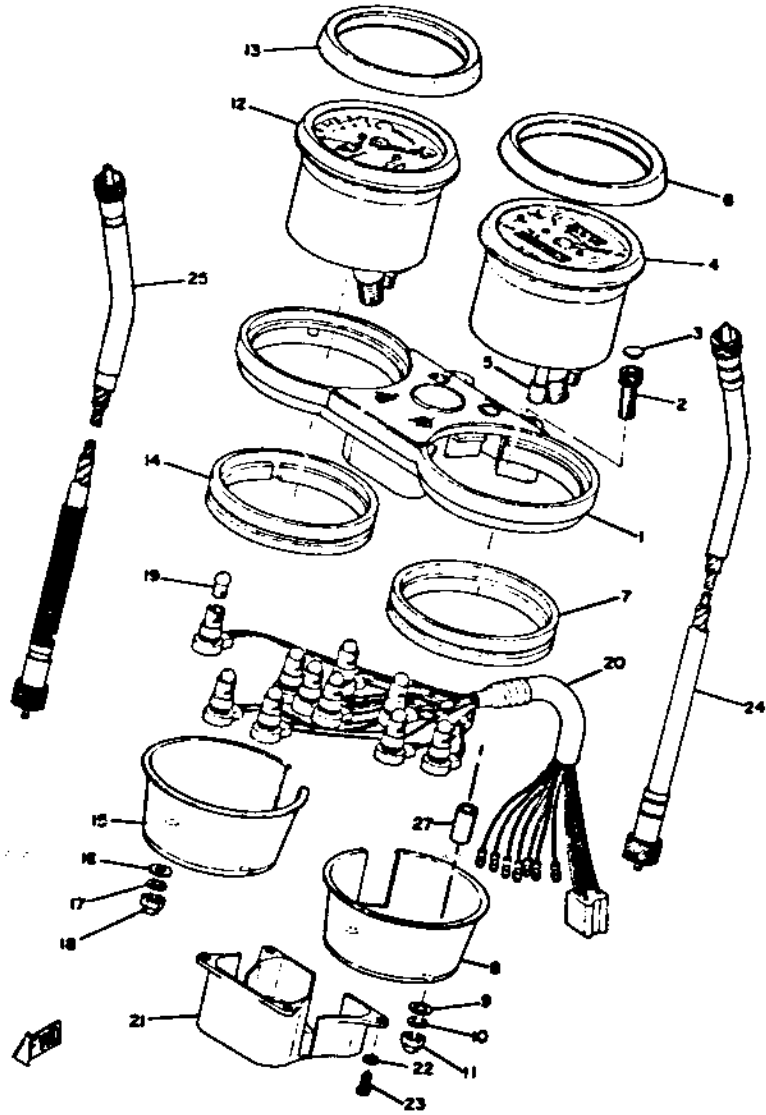

METER TX650A/XS650B

Ref. No.	Part Number	Description	A	B
1	447-83519-40-98	BRACKET, meter	1	1
2	91316-08025-00	BOLT (90110-08008)	2	2
3	341-23469-00-00	CAP, bolt	2	2
4	371-83570-43-00	SPEEDOMETER ASS'Y (A/B)		1
5	371-83578-70-00	. KNOB, trip meter	1	1
6	371-83513-70-00	. DAMPER, meter	1	1
7	371-83523-70-00	DAMPER	1	1

TX650A/XS650B

8	371-83507-70-00	COVER, speedometer (A)	1	
	371-83507-72-00	COVER, speedometer (B)		1
9	92901-05200-00	WASHER, plain	2	2
10	92903-05100-00	WASHER, spring	2	2
11	95303-05800-00	NUT, crown	2	2
12	447-83540-02-00	TACHOMETER ASS'Y	1	1
13	371-83513-70-00	. DAMPER, meter	1	1
14	371-83523-70-00	DAMPER	1	1
15	371-83508-70-00	COVER, tachometer (A)	1	
	371-83508-71-00	COVER, tachometer (B)		1

TX650A/XS650B

METER TX650A/XS650B

Ref. No.	Part Number	Description	A	B
16	92901-05200-00	WASHER, plain	2	2
17	92903-05100-00	WASHER, spring	2	2
18	95303-05800-00	NUT, crown	2	2
19	123-83516-21-00	BULB (12V-3.4W)	10	10
20	447-83509-40-00	SOCKET CORD ASS'Y	1	1
21	371-83547-70-00	COVER, socket	1	1
22	92906-04100-00	WASHER, spring	4	4

TX650A/XS650B

23	98506-04010-00	SCREW, pan head	4	4
24	341-83550-01-00	SPEEDOMETER CABLE ASS'Y	1	1
25	447-83560-01-00	TACHOMETER CABLE ASS'Y	1	1
26	447-82519-00-00	WIRE, earth lead	1	1
27	360-83522-00-00	COLLAR	1	1